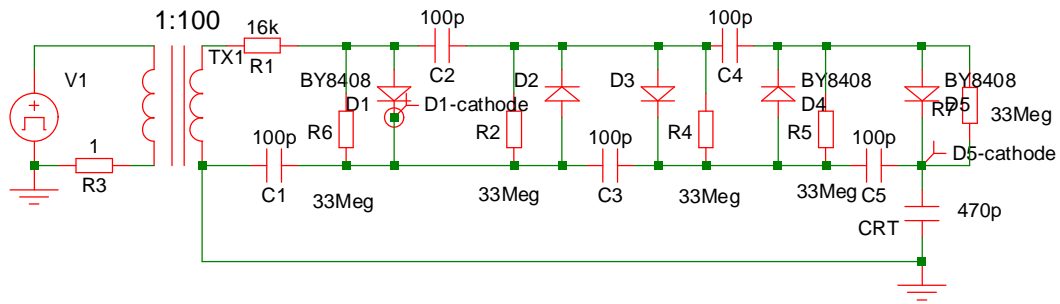

Sawtooth

PULSE -30 30 0 6.36306u 6.36943n 0 6.36943u

HP 98780A Monitor - Mk.2 Voltage Multiplier for Modified (3kV) EHT Transformer

Documents and Settings\Martin A Cragg\My Documents\My Circuits\Simetrix\HP9845\Multiplier\_R.sxsch - 15/01/20