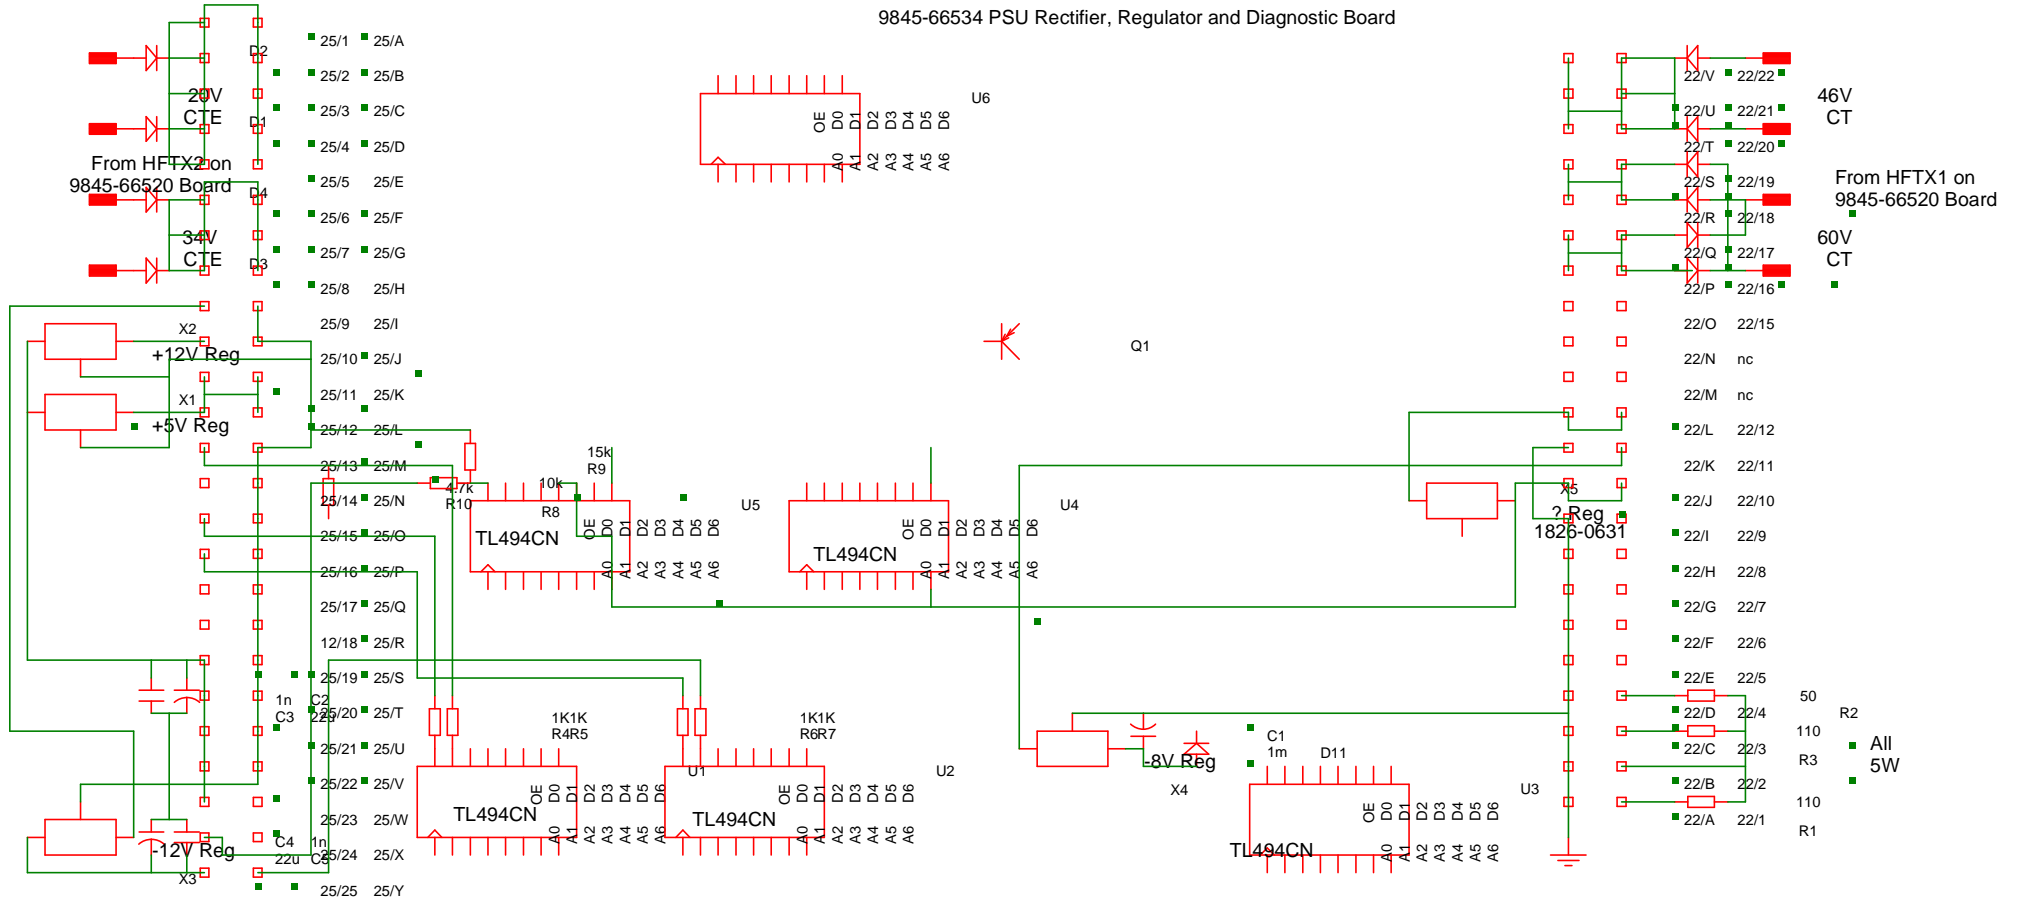

9845-66534 PSU Rectifier, Regulator and Diagnostic Board

C:\Documents and Settings\Martin A Cragg\My Documents\My Circuits\Simetrix\HP9845\9845-66534.sxsch - 01/05/2005